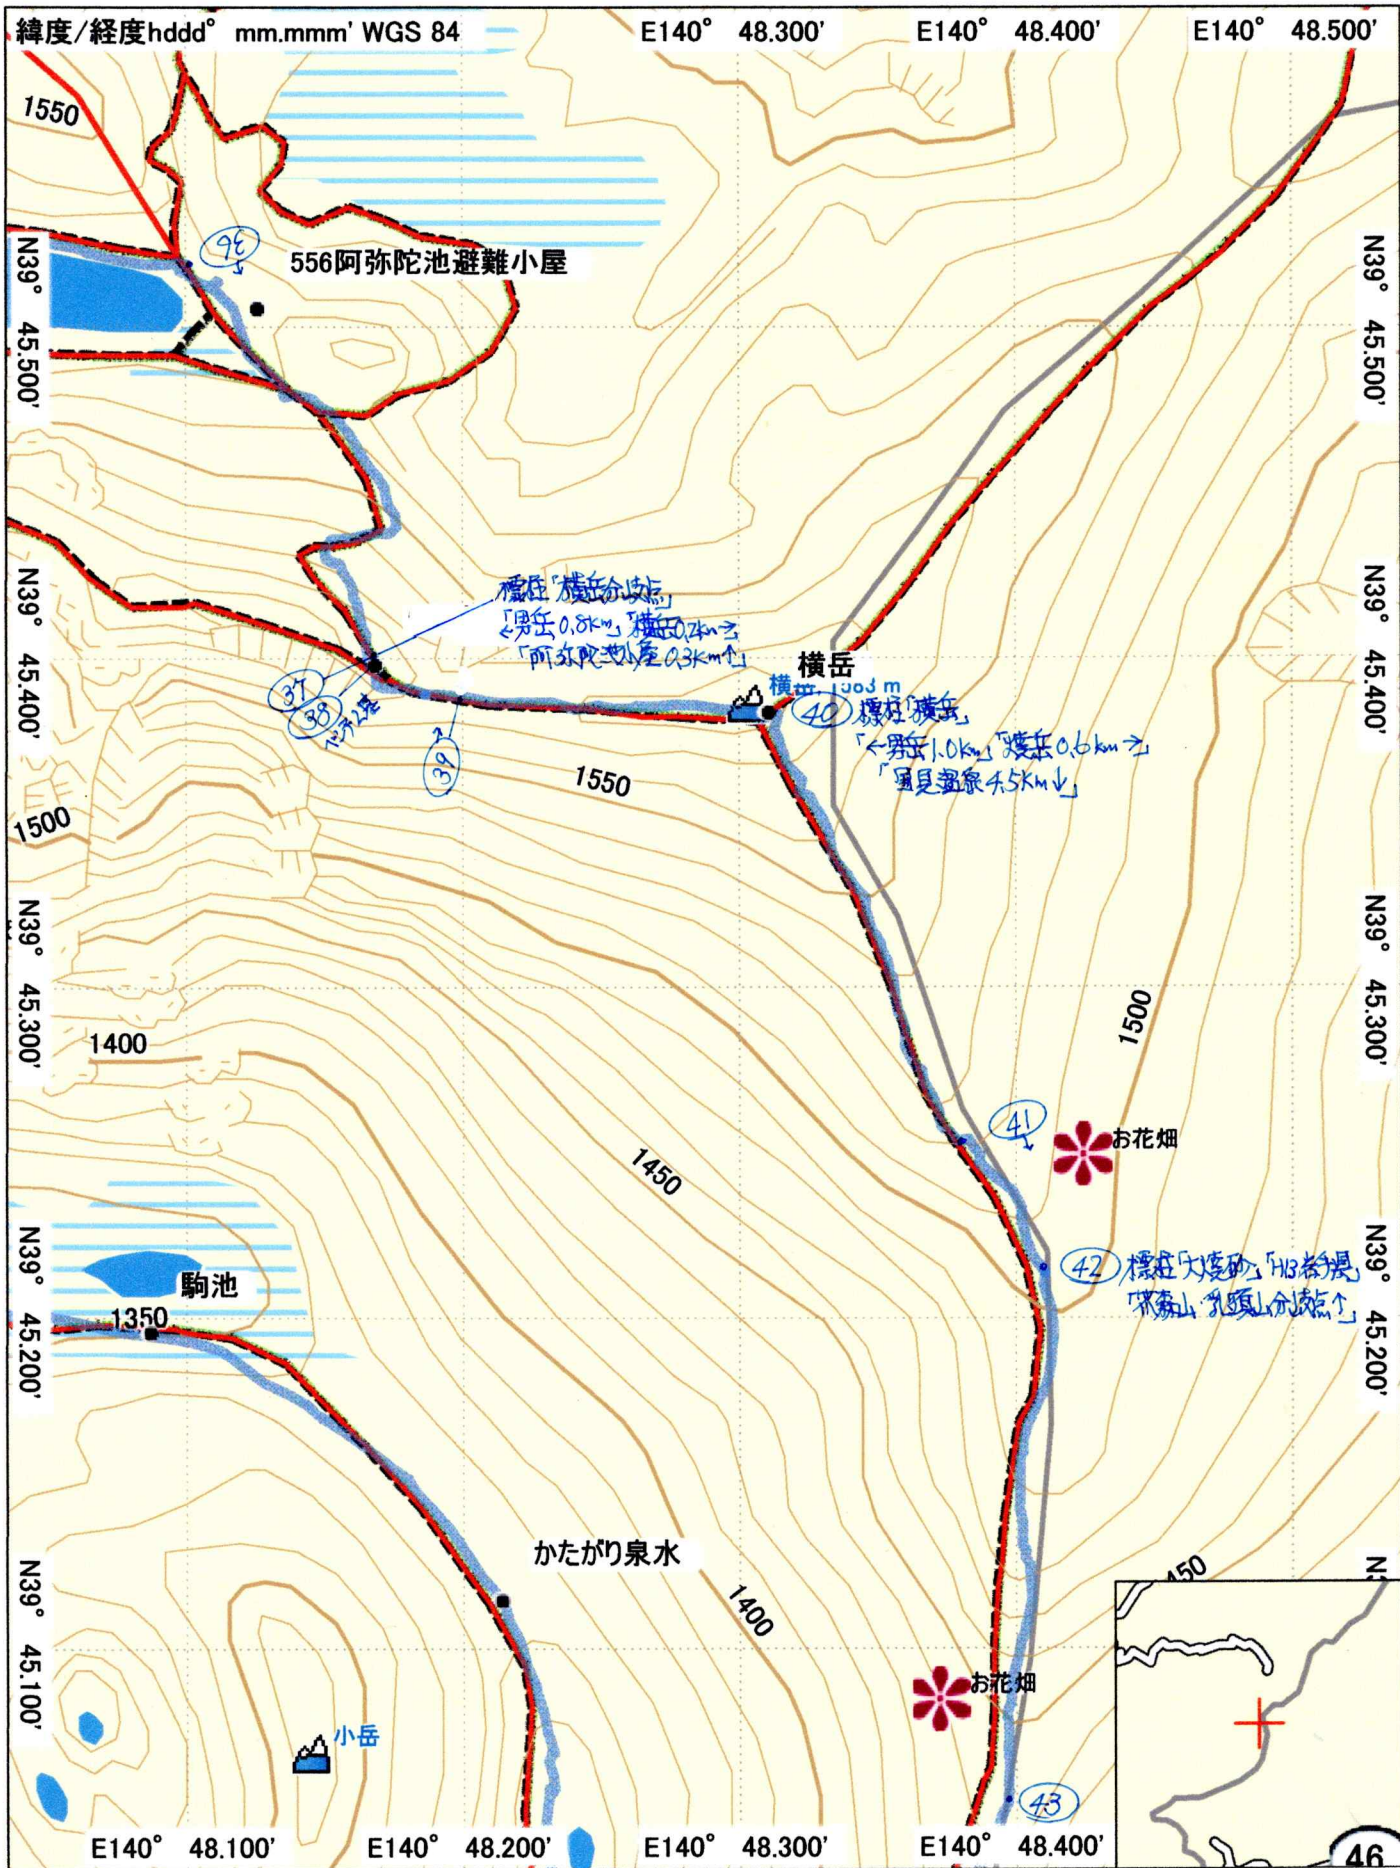

Japan TOPO 10M Plus v1.01  
Garmin Corporation 1995-2010  
Shobunsha Publications, Inc. 2010

220725国見 ~ 駒池 ~ 男岳 (3/3) (修正版)

GARMIN.

2010/01/01

Japan TOPO 10M Plus v1.01  
Garmin Corporation 1995-2010  
Shobunsha Publications, Inc. 2010

220725 国見 ~ 阿弥陀池 ~ 男岳 (3/3)

GARMIN.

2010/01/01