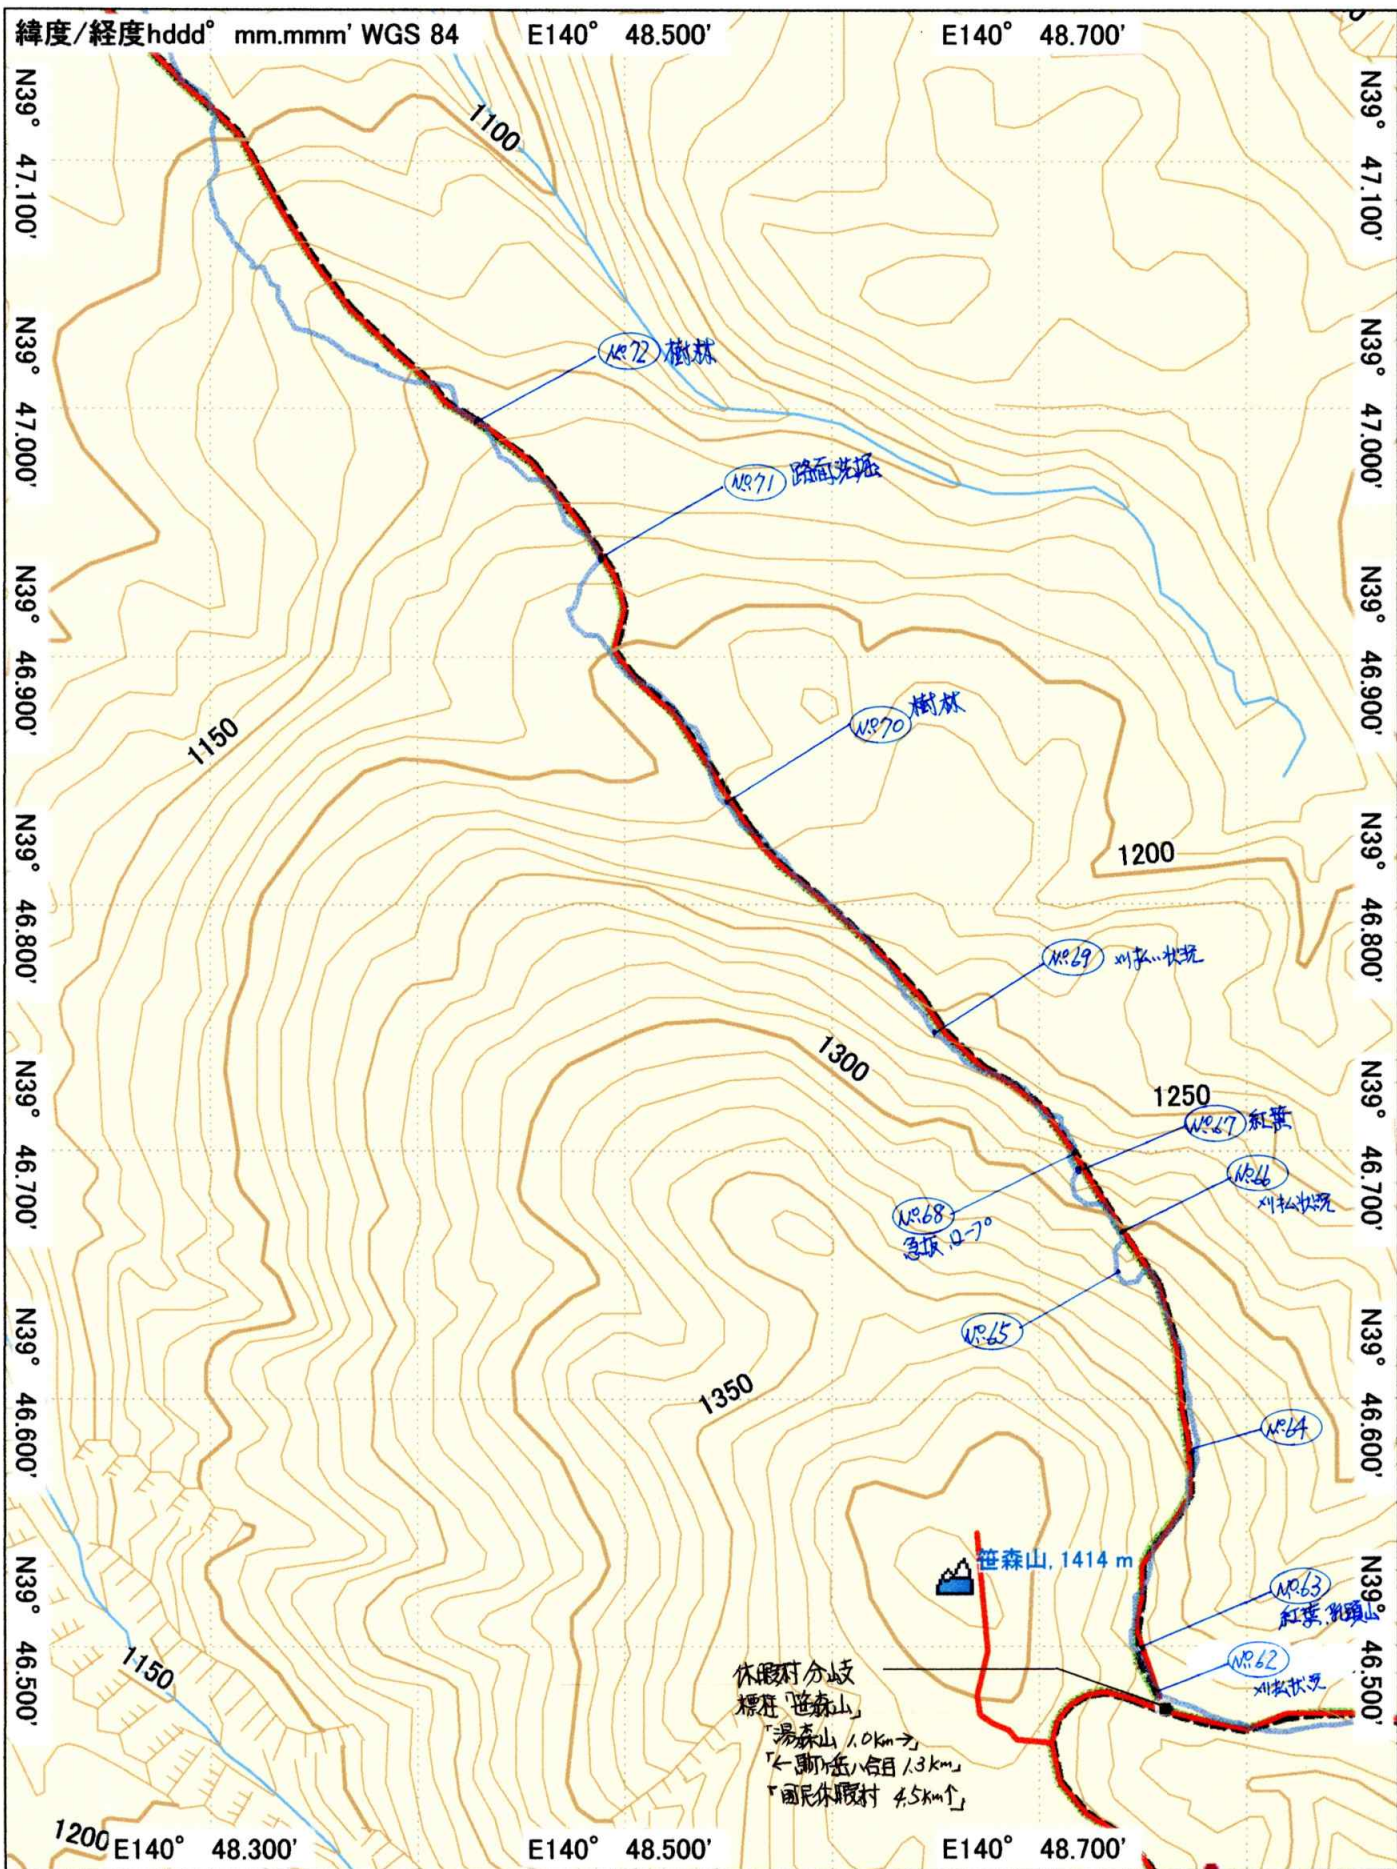

Japan TOPO 10M Plus v1.01
 Garmin Corporation 1995-2010
 Shobunsha Publications, Inc. 2010

八合目～男女岳～男岳～横岳～湯森山～乳頭温泉口

Japan TOPO 10M Plus v1.01
Garmin Corporation 1995-2010
Shobunsha Publications, Inc. 2010

八合目～男女岳～男岳～横岳～湯森山～乳頭温泉口

Japan TOPO 10M Plus v1.01
Garmin Corporation 1995-2010
Shobunsha Publications, Inc. 2010

八合目～男女岳～男岳～横岳～湯森山～乳頭 温泉口

GARMIN.

Japan TOPO 10M Plus v1.01
 Garmin Corporation 1995-2010
 Shobunsha Publications, Inc. 2010

八合目～男女岳～男岳～横岳～湯森山～乳頭温泉口

GARMIN.

Japan TOPO 10M Plus v1.01
 Garmin Corporation 1995-2010
 Shobunsha Publications, Inc. 2010

八合目~男女岳~男岳~横岳~湯森山~乳頭温泉口

GARMIN.

MN TN
 -8.1°
 2010/01/01