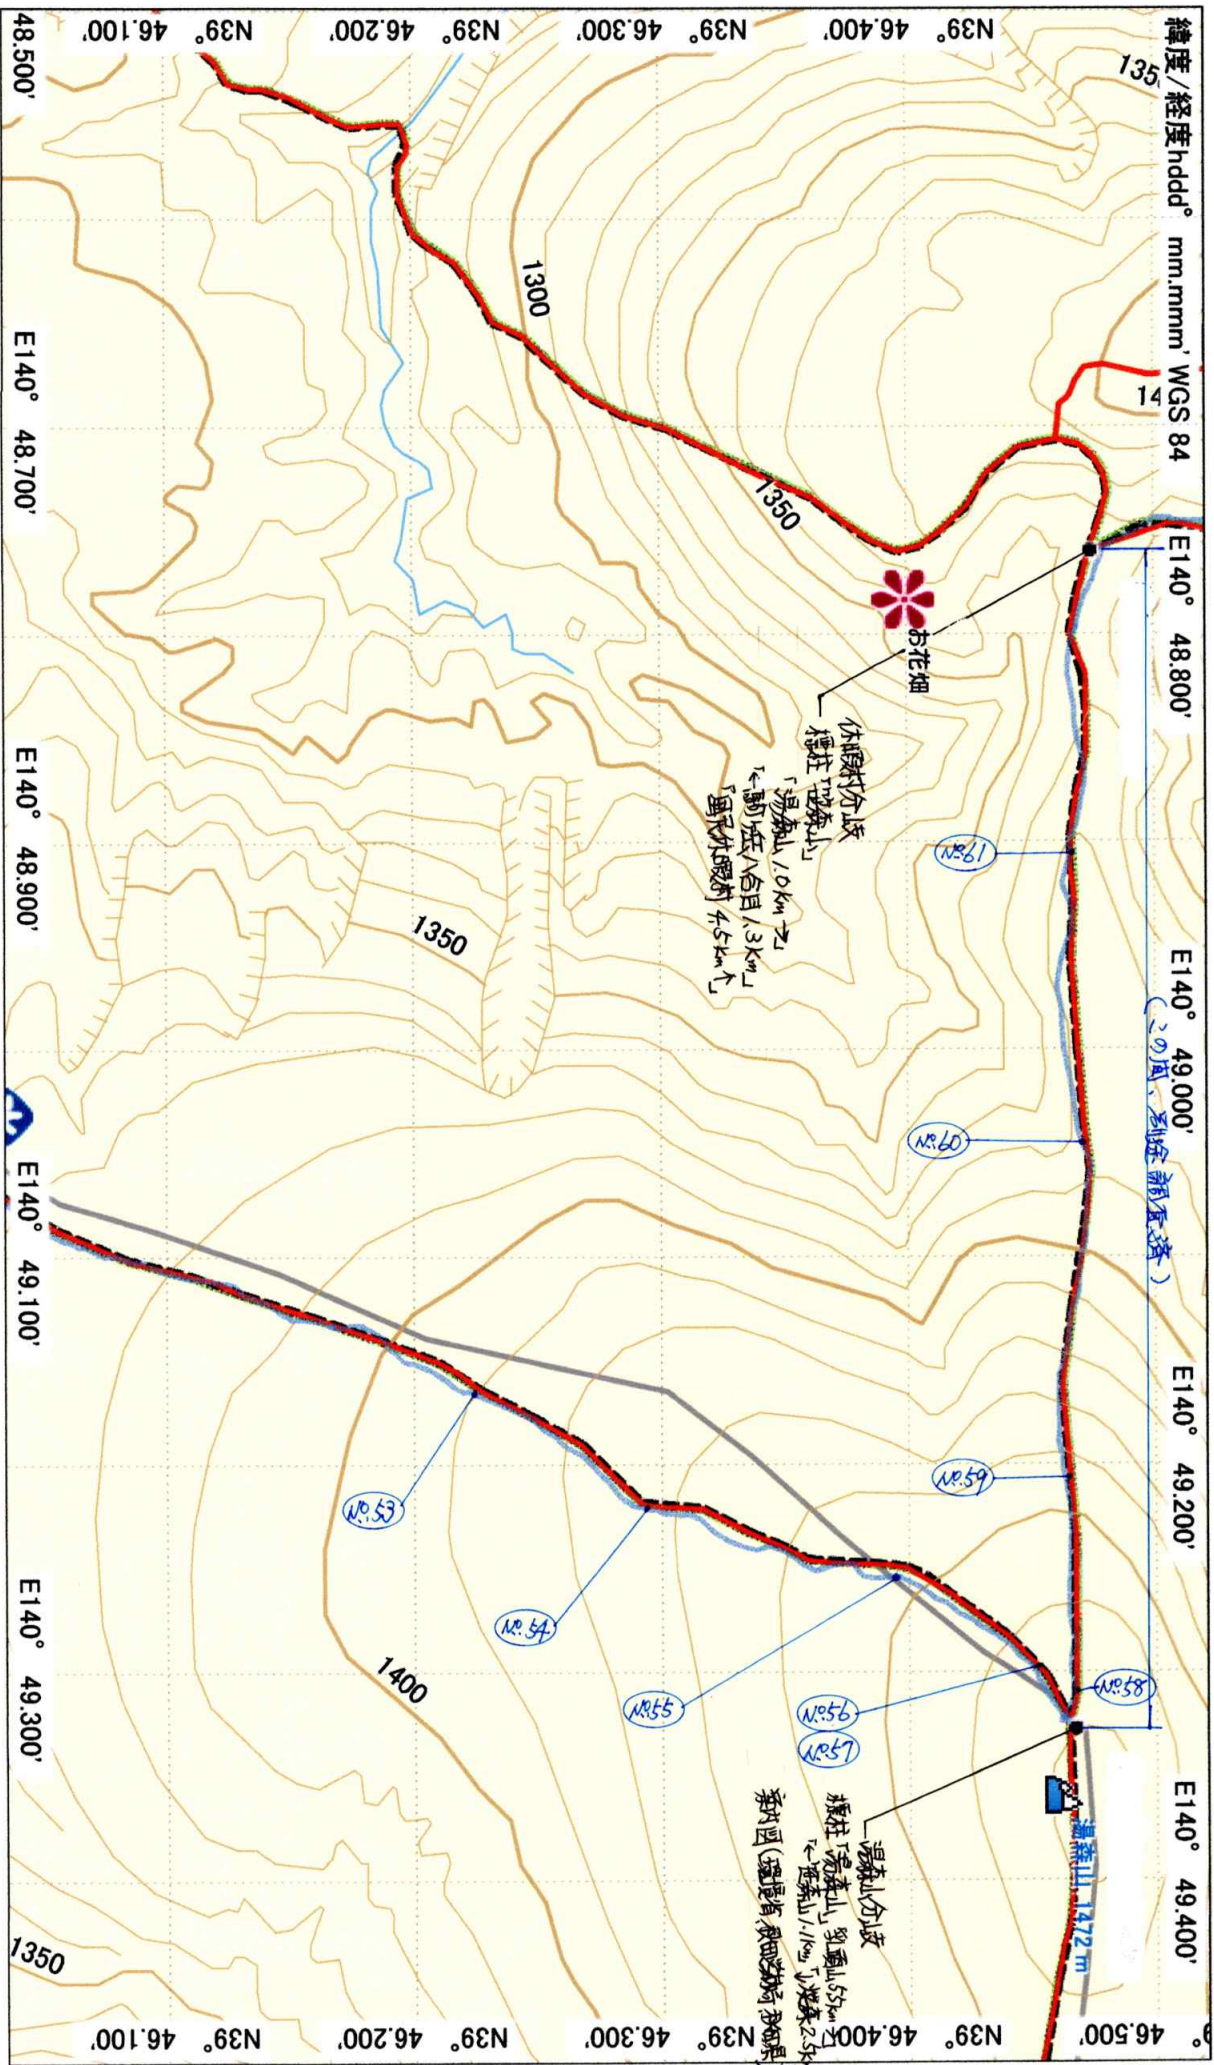

Japan TOPO 10M Plus v1.01
 Garmin Corporation 1995-2010
 Shobunsha Publications, Inc. 2010

八合目～男女岳～男岳～横岳～湯森山～乳頭温泉口

Japan TOPO 10M Plus v1.01
Garmin Corporation 1995-2010
Shobunsha Publications, Inc. 2010

八合目～男女岳～男岳～横岳～湯森山～乳頭温泉口

Japan TOPO 10M Plus v1.01
Garmin Corporation 1995-2010
Shobunsha Publications, Inc. 2010

八合目～男女岳～男岳～横岳～湯森山～乳頭 温泉口

GARMIN.

Japan TOPO 10M Plus v1.01
 Garmin Corporation 1995-2010
 Shobunsha Publications, Inc. 2010

八合目～男女岳～男岳～横岳～湯森山～乳頭温泉口

GARMIN.

Japan TOPO 10M Plus v1.01
 Garmin Corporation 1995-2010
 Shobunsha Publications, Inc. 2010

八合目~男女岳~男岳~横岳~湯森山~乳頭温泉口

GARMIN.

MN TN
 -8.1°
 2010/01/01