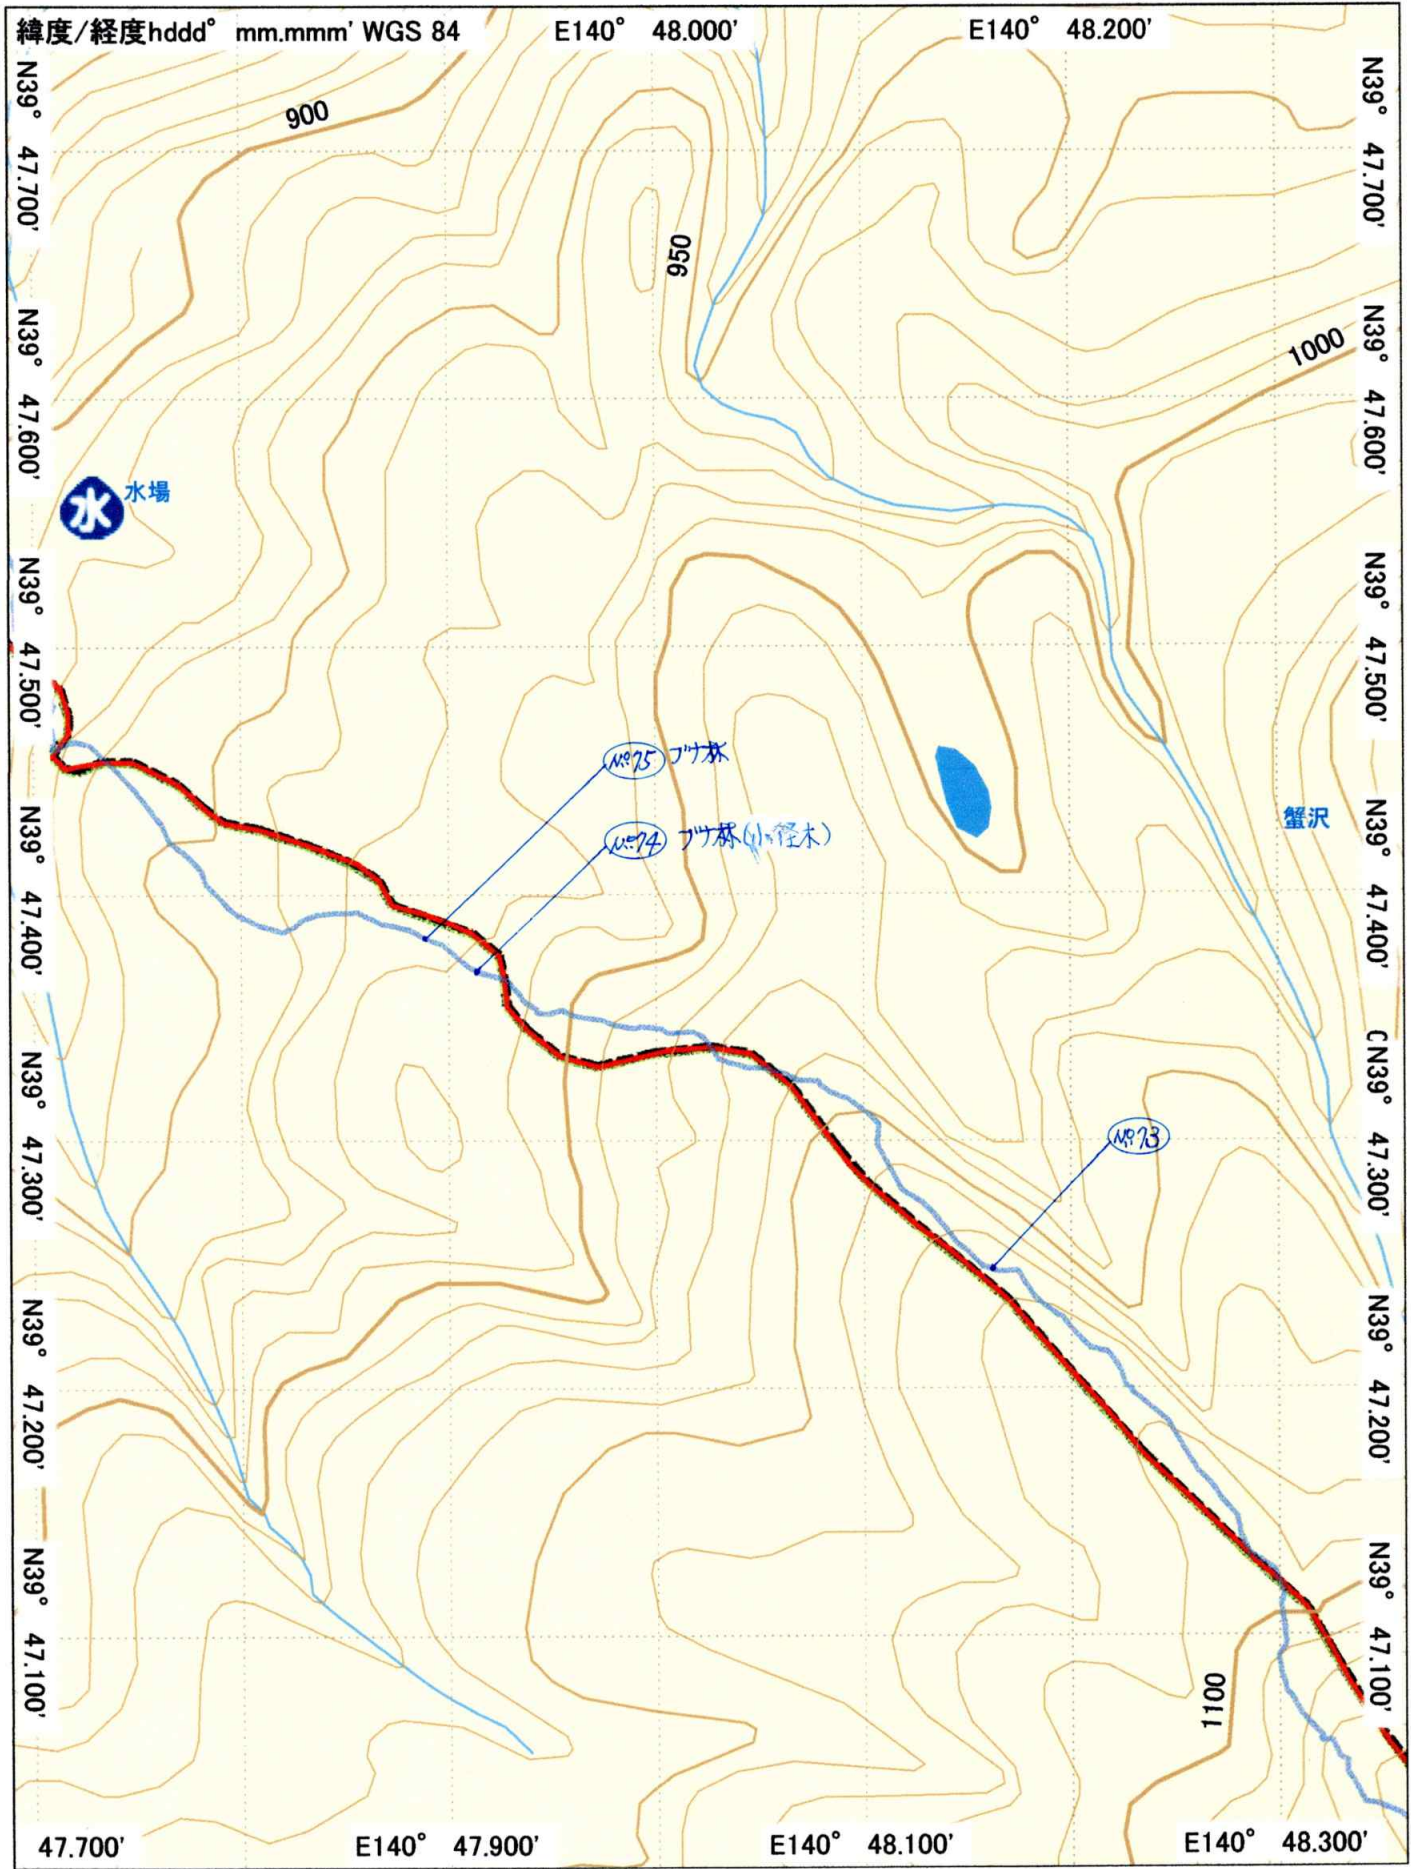

Japan TOPO 10M Plus v1.01
 Garmin Corporation 1995-2010
 Shobunsha Publications, Inc. 2010

八合目～男女岳～男岳～横岳～湯森山～乳頭温泉口

Japan TOPO 10M Plus v1.01
Garmin Corporation 1995-2010
Shobunsha Publications, Inc. 2010

八合目～男女岳～男岳～横岳～湯森山～乳頭温泉口

Japan TOPO 10M Plus v1.01
Garmin Corporation 1995-2010
Shobunsha Publications, Inc. 2010

八合目～男女岳～男岳～横岳～湯森山～乳頭 温泉口

GARMIN.

Japan TOPO 10M Plus v1.01
 Garmin Corporation 1995-2010
 Shobunsha Publications, Inc. 2010

八合目～男女岳～男岳～横岳～湯森山～乳頭温泉口

GARMIN.

Japan TOPO 10M Plus v1.01
 Garmin Corporation 1995-2010
 Shobunsha Publications, Inc. 2010

八合目~男女岳~男岳~横岳~湯森山~乳頭温泉口

GARMIN.

MN TN
 -8.1°
 2010/01/01